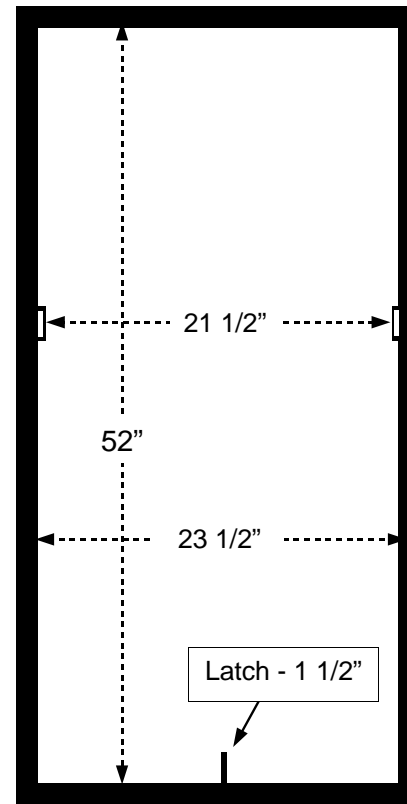

A. Closed Stair Height - 16"
B. Floor to Ceiling Height
C. Frame Height - 6 1/2"

D. Projection
E. Height from ceiling at point of projection
 22 1/2" X 36" = 17 3/4"
 22 1/2" X 54" = 27 1/2"
 25 1/2" X 54" = 27 1/2"
 30" X 60" = 33 1/2"

F. Landing Space
G. Only front bumper touches floor
 (Wheels are to protect door when
 stair is closed)
H. Door Angle - 76°
I. Stair angle - 70° +/-

Inside and Outside Frame Dimensions

Rough Opening
22 1/2" x 36"
Outside Frame Dimension
22" X 35 1/2"

Hinged Side

Latch - 1 1/2"

Rough Opening
22 1/2" x 54"
Outside Frame Dimension
22" X 53 1/2"

Hinged Side

Latch - 1 1/2"

Rough Opening
25 1/2" x 54"
Outside Frame Dimension
25" X 53 1/2"

Hinged Side

Latch - 1 1/2"

Rough Opening
30" x 60"
Outside Frame Dimension
29 1/2" X 59 1/2"

Hinged Side

Latch - 1 1/2"