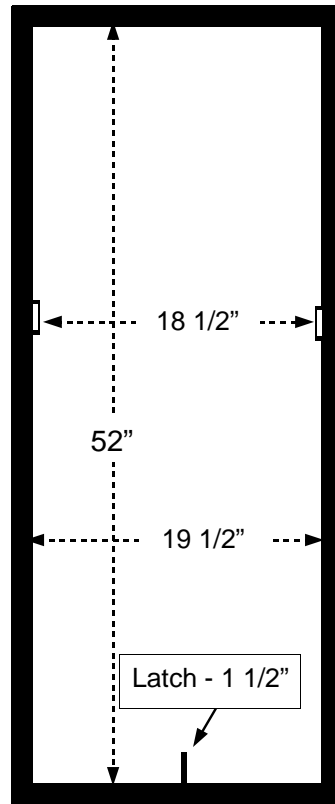

A. Closed Stair Height - 16"
B. Floor to Ceiling Height
C. Frame Height - 6 1/2"

D. Projection
E. Height from ceiling at point of projection
 22 1/2" X 36" = 17 3/4"
 22 1/2" X 54" = 27 1/2"
 25 1/2" X 54" = 27 1/2"
 30" X 60" = 33 1/2"

F. Landing Space
G. Only front bumper touches floor
 (Wheels are to protect door when
 stair is closed)
H. Door Angle - 76°
I. Stair angle - 70° +/-

Inside and Outside Frame Dimensions

Rough Opening
22 1/2" x 36"
Outside Frame Dimension
22" X 35 1/2"

Hinged Side

Latch - 1 1/2"

Rough Opening
22 1/2" x 54"
Outside Frame Dimension
22" X 53 1/2"

Hinged Side

Latch - 1 1/2"

Rough Opening
25 1/2" x 54"
Outside Frame Dimension
25" X 53 1/2"

Hinged Side

Latch - 1 1/2"

Rough Opening
30" x 60"
Outside Frame Dimension
29 1/2" X 59 1/2"

Hinged Side

Latch - 1 1/2"