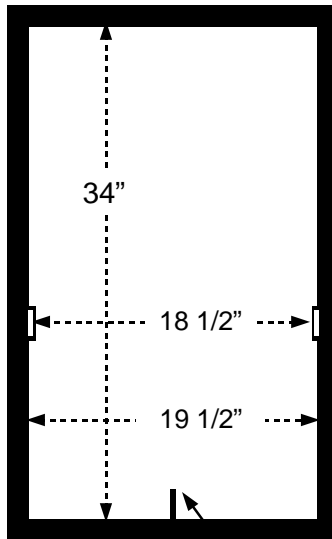

A. Closed Stair Height - 16"
B. Floor to Ceiling Height
C. Frame Height - 6 1/2"

D. Projection
E. Height from ceiling at point of projection
 22 1/2" X 36" = 17 3/4"
 22 1/2" X 54" = 27 1/2"
 25 1/2" X 54" = 27 1/2"
 30" X 60" = 33 1/2"

F. Landing Space
G. Only front bumper touches floor
 (Wheels are to protect door when
 stair is closed)
H. Door Angle - 76°
I. Stair angle - 70° +/-

Inside and Outside Frame Dimensions

Rough Opening
22 1/2" x 36"
Outside Frame Dimension
22" X 35 1/2"

Hinged Side

Latch - 1 1/2"

Rough Opening
22 1/2" x 54"
Outside Frame Dimension
22" X 53 1/2"

Hinged Side

Latch - 1 1/2"

Rough Opening
25 1/2" x 54"
Outside Frame Dimension
25" X 53 1/2"

Hinged Side

Latch - 1 1/2"

Rough Opening
30" x 60"
Outside Frame Dimension
29 1/2" X 59 1/2"

Hinged Side

Latch - 1 1/2"