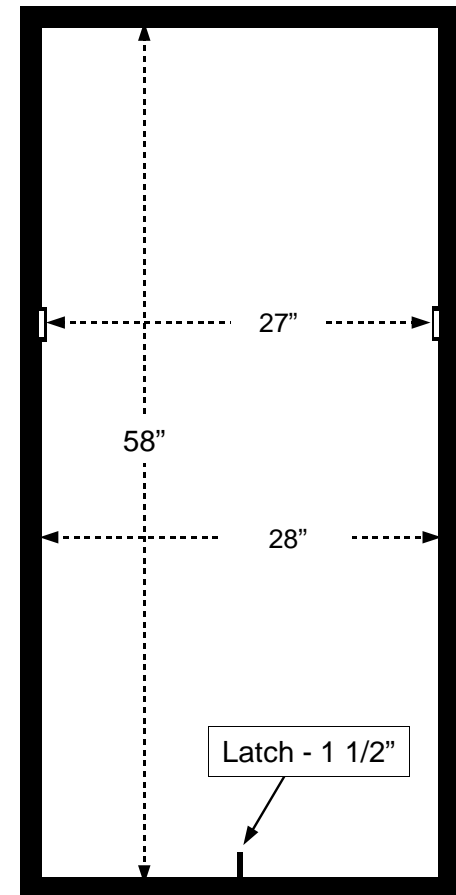

A. Closed Stair Height - 16"
B. Floor to Ceiling Height
C. Frame Height - 6 1/2"

D. Projection
E. Height from ceiling at point of projection
 22 1/2" X 36" = 17 3/4"
 22 1/2" X 54" = 27 1/2"
 25 1/2" X 54" = 27 1/2"
 30" X 60" = 33 1/2"

F. Landing Space
G. Only front bumper touches floor
 (Wheels are to protect door when
 stair is closed)
H. Door Angle - 76°
I. Stair angle - 70° +/-

Inside and Outside Frame Dimensions

Rough Opening
22 1/2" x 36"
Outside Frame Dimension
22" X 35 1/2"

Hinged Side

Latch - 1 1/2"

Rough Opening
22 1/2" x 54"
Outside Frame Dimension
22" X 53 1/2"

Hinged Side

Latch - 1 1/2"

Rough Opening
25 1/2" x 54"
Outside Frame Dimension
25" X 53 1/2"

Hinged Side

Latch - 1 1/2"

Rough Opening
30" x 60"
Outside Frame Dimension
29 1/2" X 59 1/2"

Hinged Side

Latch - 1 1/2"