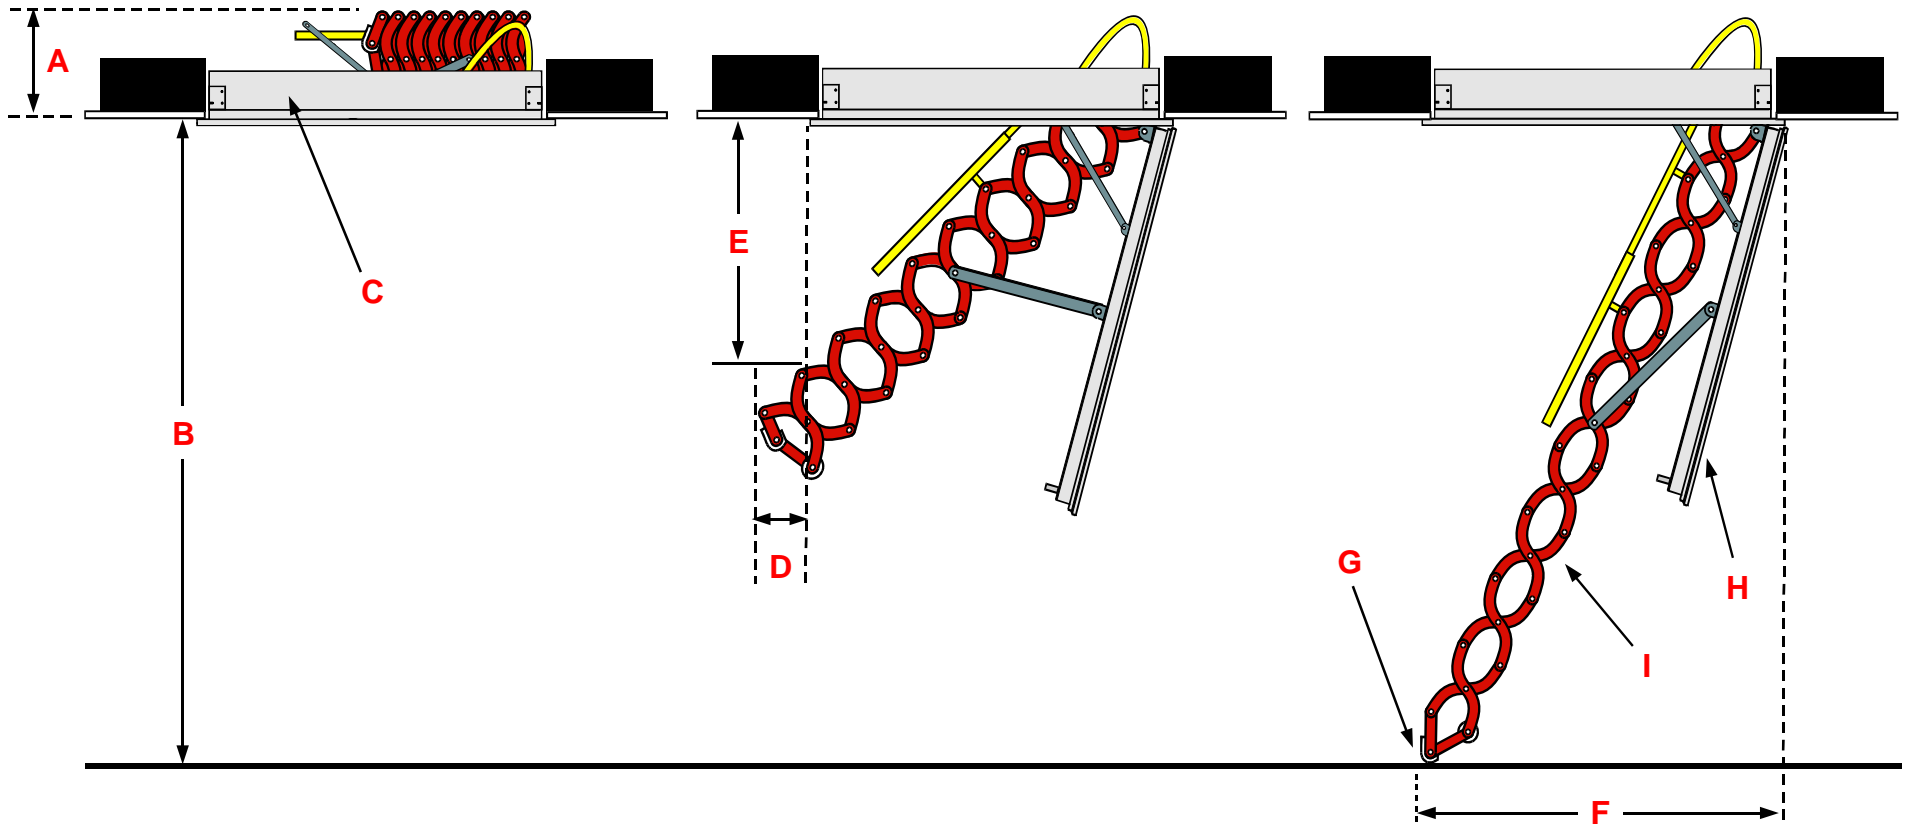

Prestige - Specifications - Page 1

Note: - Height ranges and # of treads required for each range are shown below by model
 - Extra treads for achieving various heights are included with each stair unit.

Model #	Rough Opening Size	Frame Size	Tread Depth / Width	Unit Weight	# Of Treads	Floor To Ceiling Height Range	Projection (See Page 2)	Landing Space
M2236	22 1/2" x 36"	22" x 35 1/2"	4 1/2" X 12"	96 lbs.	9	7'- 4" to 8' - 2"	24"	45"
					10	Over 8' - 2" to 9' - 0"	30"	47"
					11	Over 9' - 0" to 9' - 10"	35"	49"
M2254	22 1/2" X 54"	22" x 53 1/2"	4 1/2" X 12"	113 lbs.	9	7'- 4" to 8' - 2"	8"	50"
					10	Over 8' - 2" to 9' - 0"	12"	53"
					11	Over 9' - 0" to 9' - 10"	16"	57"
M2254H	22 1/2" X 54"	22" x 53 1/2"	4 1/2" X 12"	120 lbs.	12	9' - 10" to 10' - 8"	24"	61"
					13	Over 10' - 8" to 11' - 6"	28"	65"
M2554	25 1/2" X 54"	25" x 53 1/2"	4 1/2" X 14"	117 lbs.	9	7'- 4" to 8' - 2"	8"	50"
					10	Over 8' - 2" to 9' - 0"	12"	53"
					11	Over 9' - 0" to 9' 10"	16"	57"
M3060S	30" X 60"	29 1/2" x 59 1/2"	4 1/2" X 16"	129 lbs.	9	7'- 4" to 8' - 2"	2"	50"
					10	Over 8' - 2" to 9' - 0"	6"	53"
					11	Over 9' - 0" to 9' - 10"	10"	57"
M3060H	30" X 60"	29 1/2" x 59 1/2"	4 1/2" X 16"	141 lbs.	12	9' - 10" to 10' - 8"	19"	61"
					13	Over 10' - 8" to 11' - 6"	23"	65"

F. Landing Space
G. Only front bumper touches floor
 (Wheels are to protect door when
 stair is closed)
H. Door Angle - 76°
I. Stair angle - 70° +/-

Inside and Outside Frame Dimensions

Rough Opening
22 1/2" x 36"
Outside Frame Dimension
22" X 35 1/2"

Rough Opening
30" x 60"
Outside Frame Dimension
29 1/2" X 59 1/2"

Hinged Side

Latch - 1 1/2"